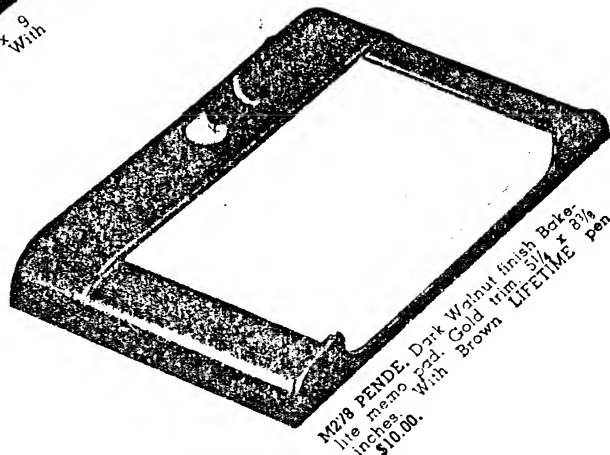

MAKE AN ENDURING IMPRESSION

— GIVE A SHEAFFER DRY-PROOF DESK SET

WHEN A GIFT IS GIVEN TO MARK A MILESTONE IN A BUSINESSMAN'S LIFE, IT IS ESSENTIAL THAT THE GIFT SHALL ENDURE. LIFETIME GIFTS ARE IDEAL; THEY ARE LIFETIME GUARANTEED.

All LIFETIME desk sets on this page also available with AUTOGRAPH LIFETIME pens for facsimile signature engraving (see page 8) at $8.00 additional per pen.